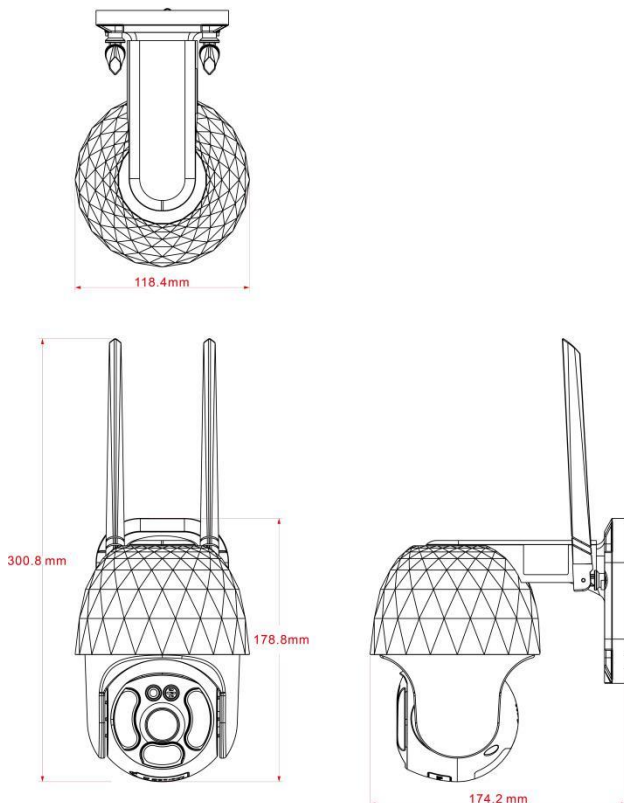

JVS-N95-X3

3.0MP Starlight Pan/Tilt Wi-Fi Camera with Audio

Key Features

- Light& Sound Alarm
- Human Detection and Tracking
- Human Intelligent Snapshot Function
- Two-Way Talk (Built-in audio input and output)
- Support Micro SD card storage, maximum support 256GB
- Support Real-time Remote Control

Dimension

Specifications

Camera	
Image Sensor	1/ 2.9" CMOS
Max Resolution	2304x1296
Effective Pixels	3.0MP
Compression Standard	H.265&H.264
Frame Rate	20fps
SNR (dB)	52dB
Lens	4mm / M12 Interface
Viewing Angle	H 78.6°, V 42°, D: 92.4°
Day & Night	Support, IR up to 30m
Function	
Two-Way Talk	Support
Smart Defog	Support
Privacy Mask	Support up to 8 areas
Image Enhancement	AGC/AWB/AEC/3D DNR
Triggered Events To	Client, E-mail, Phone
Smart Functions	Humanoid Detection Alarm, Humanoid Tracking, Humanoid Snapshot, Sound & Light Alarm, Custom Alarm Voice
Remote Operation	System, Stream, Alarm, Network, Storage Management, PTZ
Hardware	
Ethernet	10M/100M Ethernet, RJ45 Port
TF card	Support, Up to 256GB
Audio Input/output	Support
Network	
Wi-Fi	Wi-Fi (IEEE802.11b/g/n), 2.4Ghz
Access Point	Support
Streams	2x Streams
Protocols	HTTP, TCP/IP, UDP, ICMP, DHCP, DNS
Simultaneous Preview	3
Users	Up to 13Users
App	Support iOS/Android
General	
Working Temperature	-20°C~60°C
Working Humidity	RH 10%~93%
Power Supply	DC12V/2A
Color / Material	White /Plastic
Installation	Wall-mount
Dimensions	119x94x175mm
Weight	560g