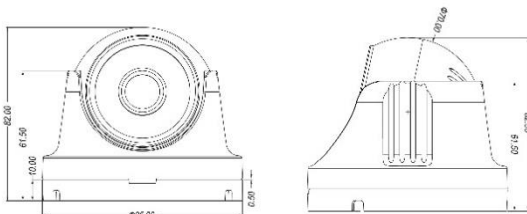

## Key Features

- Resolution 1920x1080@25fps
- Starlight function
- 18x IR-LED, Up to 25 Meters
- Supports CloudSEE 2.0 APP on iOS/Android
- ONVIF 2.4, Compatible with ONVIF Recorder
- Low illumination camera

## Dimensions(mm)

## Specifications

Video	
Image Sensor	1/ 2.9" CMOS
Max Resolution	1920 x 1080
Effective Pixels	2.0MP
Compression Standard	H.265/H.264
Maximum Frame Rate	1080p@25fps
SNR (dB)	38dB
Bit Rate	128Kbps~8Mbps
Illumination	0Lux (IR ON)
Lens	
Lens	3.6mm
Viewing Angle	3.6 mm: 96°
IR-LEDs	14μ x 12 LEDs
IR-Distance	Up to 25 Meters
Focus Control	Manual
Function	
Motion Detection	Support
Email Alert	Support
Day& Night	Support
Recording	Support (NVR, Windows PC, Smartphone)
DHCP	Support
Pan/Tilt	Not Supported
SD-Card	Not Supported
Privacy Mask	Support up to 8 areas
Exposure Control	Support
Image Adjustment	Support
Auto. White Balance	Support
Image Rotation	Support (Mirror/Flip)
Intercom	Not Supported
FTP	Not Supported
Network	
Ethernet	10M/100M Ethernet, RJ45 Port
Protocols	HTTP, TCP/IP, UDP, ICMP, RTSP, RTP, RTCP, SMTP, DHCP, DNS
Stream	2x Streams
Wi-Fi	Not Supported
LAN	Support
ONVIF	ONVIF 2.4
User	Up to 13 Users
Browser	IE8+, Chrome18+ ~ 42-
Smart Phone	iOS/Android
General	
Dimensions(W*H*D)	Φ95x82mm
Weights	190g
Material	Plastic
Working Temperature	-20°C~60°C
Humidity	RH 10%~90%
Power Supply	DC12V/1A
Consumption	Day ≦2W Night ≦ 6W
Waterproof	NO
EAN	6938449000982