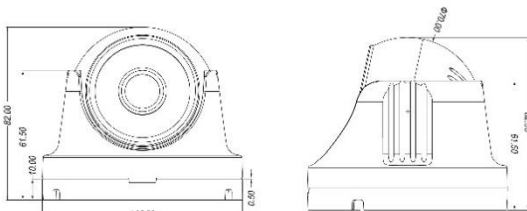

JVS-N835-D-PE

2.0MP PoE Starlight Eyeball Camera

Key Features

- Resolution 1920x1080@25fps
- Starlight function
- 18x IR-LED, Up to 25 Meters
- Supports CloudSEE 2.0 APP on iOS/Android
- ONVIF 2.4, Compatible with ONVIF Recorder
- Low illumination camera

Dimensions(mm)

Specifications

Video	
Image Sensor	1/ 2.9" CMOS
Max Resolution	1920 x 1080
Effective Pixels	2.0MP
Compression Standard	H.265/H.264
Maximum Frame Rate	1080p@25fps
SNR (dB)	38dB
Bit Rate	128Kbps~8Mbps
Illumination	0Lux (IR ON)
Lens	
Lens	3.6mm
Viewing Angle	3.6 mm: 96°
IR-LEDs	14μ x 12 LEDs
IR-Distance	Up to 25 Meters
Focus Control	Manual
Function	
Motion Detection	Support
Email Alert	Support
Day& Night	Support
Recording	Support (NVR, Windows PC, Smartphone)
DHCP	Support
Pan/Tilt	Not Supported
SD-Card	Not Supported
Privacy Mask	Support up to 8 areas
Exposure Control	Support
Image Adjustment	Support
Auto. White Balance	Support
Image Rotation	Support (Mirror/Flip)
Intercom	Not Supported
FTP	Not Supported
Network	
Ethernet	10M/100M Ethernet, RJ45 Port
Protocols	HTTP, TCP/IP, UDP, ICMP, RTSP, RTP, RTCP, SMTP, DHCP, DNS
Stream	2x Streams
Wi-Fi	Not Supported
LAN	Support
ONVIF	ONVIF 2.4
User	Up to 13 Users
Browser	IE8+, Chrome18+ ~ 42-
Smart Phone	iOS/Android
General	
Dimensions(W*H*D)	Φ95x82mm
Weights	190g
Material	Plastic
Working Temperature	-20°C~60°C
Humidity	RH 10%~90%
Power Supply	DC12V/1A, PoE (IEEE 802.3af)
Consumption	Day ≦2W Night ≦ 6W
Waterproof	NO
EAN	6938449001002