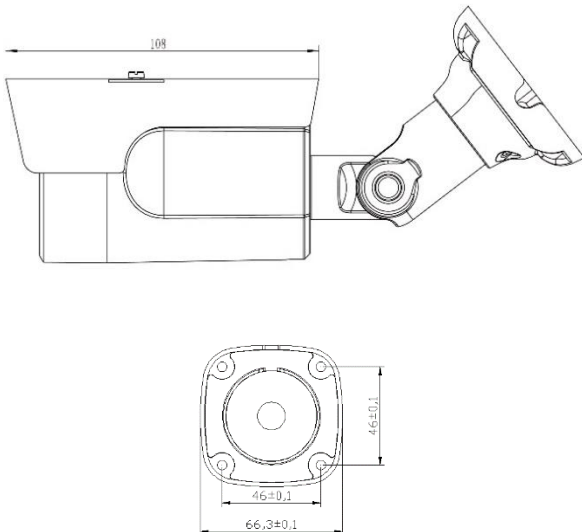

JVS-N510-YWS

5.0MP Metal Bullet Camera

Key Features

- Resolution 2592x1944@20fps
- 18x IR-LED, Up to 30 Meters
- Ingress Protection IP66
- Supports CloudSEE APP on iOS/Android
- ONVIF 2.4, Compatible with ONVIF Recorder

Dimensions (mm)

Specifications

Video	
Image Sensor	1/ 3" CMOS
Max Resolution	2592x1944
Effective Pixels	5.0MP
Compression Standard	H.265
Maximum Frame Rate	5.0MP@20fps
SNR(dB)	38.6dB
Bit Rate	128Kbps~8Mbps
Illumination	0Lux (IR ON)
Lens	
Lens	3.6mm
Viewing Angle	3.6 mm: 104°
IR-LEDs	14μ x 18 LEDs
IR-Distance	Up to 30 Meters
Function	
Motion Detection	Support
Email Alert	Support
Day& Night	Support
Recording	Support (NVR, Windows PC, Smartphone)
DHCP	Support
FTP	Not Supported
Pan/Tilt	Not Supported
SD-Card	Not Supported
Privacy Mask	Support up 4 areas
Exposure Control	Support
Image Adjustment	Support
Auto. White Balance	Support
Image Rotation	Support (Mirror/Flip)
Network	
Ethernet	10M/100M Ethernet, RJ45 Port
Protocols	HTTP, TCP/IP,UDP, ICMP, RTSP, RTP, RTCP, SMTP, DHCP, DNS
Stream	2x Streams
Wi-Fi	Not Supported
ONVIF	ONVIF 2.4
User	Up to 13 Users
Browser	IE8+, Chrome18+ ~ 42-
Smart Phone	iOS/Android
General	
Dimensions(W*H*D)	215x100x105mm
Weights	480g
Material	Metal
Working Temperature	-20°C~60°C
Humidity	RH 10%~90%
Power Supply	DC12V/1A, PoE IEEE 802.3af
Consumption	Day ≅ 2W; Night ≅ 8W
Waterproof	IP66