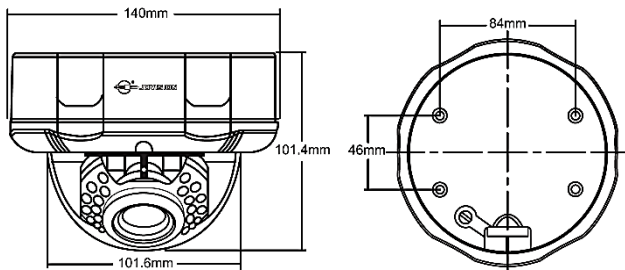

JVS-N4242.

4.0MP Starlight PoE IP Dome Camera

Key features

- Resolution 2592x1520@30fps
- 4mm Lens with wide viewing angle
- 35x IR-LED, Up to 20 Meters
- Ingress Protection IP66
- Motion Detection with Email Alert
- CloudSEE Embedded
- ONVIF 2.4, Compatible with ONVIF Recorder

Dimension(mm)

Accessories:

JVS-AU1002

JVS-AU1003

Specifications

Video	
Image Sensor	1/2.9" CMOS
Max Resolution	2592x1520
Effective Pixels	4.0 MP
Video Compression	H.265
Framerate (fps)	2592x1520@30fps
Bit Rate	128Kbps~8Mbps
Illumination	0Lux (IR ON)
Lens	
Lens	4 mm
Viewing Angle	H: 78.5°, V: 42.8°, D: 92.6°
IR-Distance	Up to 20 Meters
IR-LEDs	35 Pcs
Function	
Email Alert	Support
Day& Night	Support
DWDR	Support
Defog	Support
White Balance	Auto
3D Noise Reduction	Support
Image Setting	Rotate Mode, Saturation, Brightness, Contrast, Sharpness
9:16 Corridor mode	Support
Privacy Mask	Support 8 Rectangle Areas
Auto IP Configuration	Support
Remote Control	System /Stream/ User/ Network Management
Auto White Balance	Support
Auto Exposure Control	Support
Network	
Ethernet	10M/100M Ethernet RJ45 Port
Stream	3X Streams
Wi-Fi	Not Support
ONVIF	ONVIF 2.4
User	Up to 13 Users
Browser	IE8+, Chrome18+ ~ 42-
Smart Phone	iOS/Android
Protocols	HTTP, TCP/IP, ICMP,RTSP, RTP, UDP, SMTP, DHCP, DNS
General	
Weights(g)	720g
Working Temperature	-20°C~60°C
Humidity	10%~90%
Power Supply	DC12V/2A, PoE IEEE 802.3af
Consumption	Day ≅ 3W Night ≅ 7W
Water Proof	IP66
Dimension(W*H*D)	139.9x101.4(mm)
Material	Aluminum
EAN	6938449000753