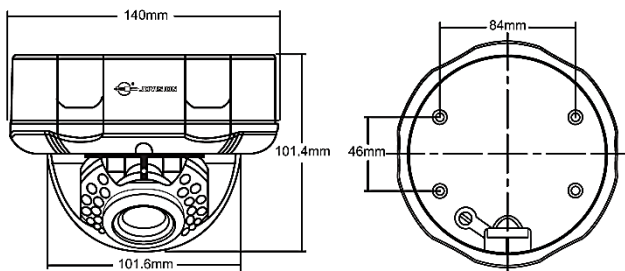

JVS-N4242.

4.0MP Starlight PoE IP Dome Camera

Key features

- Resolution 2592x1520@30fps
- Starlight function
- 4mm Lens with wide viewing angle
- 35x IR-LED, Up to 20 Meters
- Ingress Protection IP66
- Motion Detection with Email Alert
- CloudSEE Embedded
- ONVIF 2.4, Compatible with ONVIF Recorder

Dimension(mm)

Accessories:

JVS-AU1002

JVS-AU1003

Specifications

Video	
Image Sensor	1/2.9" CMOS
Max Resolution	2592x1520
Effective Pixels	4.0 MP
Video Compression	H.265
Framerate (fps)	2592x1520@30fps
Bit Rate	128Kbps~8Mbps
Illumination	0Lux (IR ON)
Lens	
Lens	4 mm
Viewing Angle	H: 78.5°, V: 42.8°, D: 92.6°
IR-Distance	Up to 20 Meters
IR-LEDs	35 Pcs
Function	
Email Alert	Support
Day& Night	Support
DWDR	Support
Defog	Support
White Balance	Auto
3D Noise Reduction	Support
Image Setting	Rotate Mode, Saturation, Brightness, Contrast, Sharpness
9:16 Corridor mode	Support
Privacy Mask	Support 8 Rectangle Areas
Auto IP Configuration	Support
Remote Control	System /Stream/ User/ Network Management
Auto White Balance	Support
Auto Exposure Control	Support
Network	
Ethernet	10M/100M Ethernet RJ45 Port
Stream	3X Streams
Wi-Fi	Not Support
ONVIF	ONVIF 2.4
User	Up to 13 Users
Browser	IE8+, Chrome18+ ~ 42-
Smart Phone	iOS/Android
Protocols	HTTP, TCP/IP, ICMP,RTSP, RTP, UDP, SMTP, DHCP, DNS
General	
Weights(g)	720g
Working Temperature	-20°C~60°C
Humidity	10%~90%
Power Supply	DC12V/2A, PoE IEEE 802.3af
Consumption	Day ≦ 3W Night ≦ 7W
Water Proof	IP66
Dimension(W*H*D)	139.9x101.4(mm)
Material	Aluminum
EAN	6938449000753