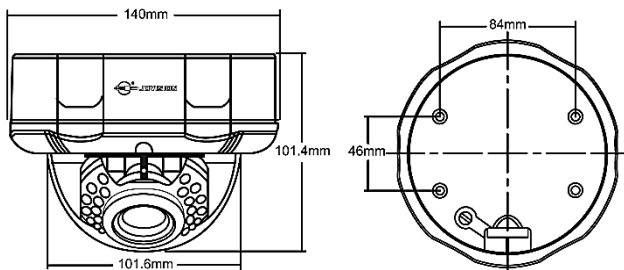

## Key features

- Resolution 2048x1520@30fps
- Starlight function
- 3.6mm Lens with wide viewing angle
- 35x IR-LED, Up to 20 Meters
- Ingress Protection IP66
- Motion Detection with Email Alert
- CloudSEE Embedded
- ONVIF 2.4, Compatible with ONVIF Recorder

## Dimension(mm)

## Specifications

Video	
Image Sensor	1/2.8" CMOS
Max Resolution	2048x1520
Effective Pixels	3.0 MP
Video Compression	H.264/H.265
Framerate (fps)	2048x1520@30fps
Bit Rate	409Kbps~8Mbps
Illumination	0Lux (IR ON)
Lens	
Lens	3.6 mm
Viewing Angle	H: 79.6°, V: 47.7°, D: 97.8°
IR-Distance	Up to 20 Meters
IR-LEDs	35 Pcs
Function	
Email Alert	Support
Day& Night	Support
DWDR	Support
Defog	Support
White Balance	Auto
3D Noise Reduction	Support
Image Setting	Rotate Mode, Saturation, Brightness, Contrast, Sharpness
9:16 Corridor mode	Support
Privacy Mask	Support 8 Rectangle Areas
Auto IP Configuration	Support
Remote Control	System /Stream/ User/ Network Management
Auto White Balance	Support
Auto Exposure Control	Support
Network	
Ethernet	10M/100M Ethernet RJ45 Port
Stream	3X Streams
Wi-Fi	Not Support
ONVIF	ONVIF 2.4
User	Up to 13 Users
Browser	IE8+, Chrome18+ ~ 42-
Smart Phone	iOS/Android
Protocols	HTTP, TCP/IP, ICMP,RTSP, RTP, UDP, SMTP, DHCP, DNS
General	
Weights(g)	720g
Working Temperature	-20°C~60°C
Humidity	10%~90%
Power Supply	DC12V/2A, PoE IEEE 802.3af
Consumption	Day ≅ 3W Night ≅ 7W
Water Proof	IP66
Dimension(W*H*D)	139.9x101.4(mm)
Material	Aluminum
EAN	6938449000746