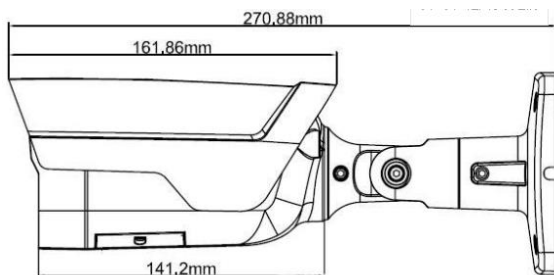

JVS-N310-DS

3.0MP Bullet Camera

Key Features

- Resolution 2048x1520@30fps
- 4 high power IR LEDs
- SNE3.0 Night vision adjustment black technology
- Support OSD large font function, can adjust OSD fonts;
- Support OSD to set the location separately from time;
- Support ROI region of interest to enhance coding, enhance the exposure of the region of interest;
- Support video adjustment, screen flip, screen image, fill light brightness self-adjustment, software wide dynamic function;

Dimensions (mm)

Specifications

Video	
Image Sensor	1/2.8" CMOS
Max Resolution	2048x1520
Effective Pixels	3.0MP
Compression Standard	H.265/H.264
Maximum Frame Rate	3mp@30fps
SNR(dB)	52dB
Bit Rate	282Kbps~8Mbps
Illumination	0Lux (LED ON)
Lens	
Lens	4mm
Viewing Angle	92.6°
IR-LEDs	4x high power LEDs
IR-Distance	Up to 40 Meters
Function	
Motion Detection	Support
Email Alert	Support
Day& Night	Support
Recording	Support (NVR, Windows PC, Smartphone)
DHCP	Support
Advanced OSD	Support OSD large font function, OSD and time to set the position separately, 5 lines x 32 characters
Behavior analysis	Regional intrusion, traffic statistics, video occlusion
Day and night function	Day and night automatic switching
Privacy Mask	Support up to 8 areas
Exposure Control	Support
Image Adjustment	Support
Auto. White Balance	Support
Image Rotation	Support (Mirror/Flip)
LED brightness	Automatic adjustment
Network	
Ethernet	10M/100M Ethernet, RJ45 Port
Protocols	HTTP, TCP/IP,UDP, ICMP, RTSP, RTP, RTCP, SMTP, DHCP, DNS,DDNS
Stream	2x Streams
LAN	Support
ONVIF	ONVIF 2.4
User	Up to 3 Users
Browser	IE8+, Chrome18+,Firefox5.0+,Safari5.02+
Smart Phone	iOS/Android
General	
Dimensions(W*H*D)	98mm*98mm*270mm
Weights	520g
Material	Plastic
Working Temperature	-20°C~60°C
Humidity	RH 10%~90%
Power Supply	DC12V/1.5A, PoE (IEEE 802.3af)
Consumption	Day ≅ 3W Night ≅ 12W
Waterproof	IP66
EAN	6938449001101