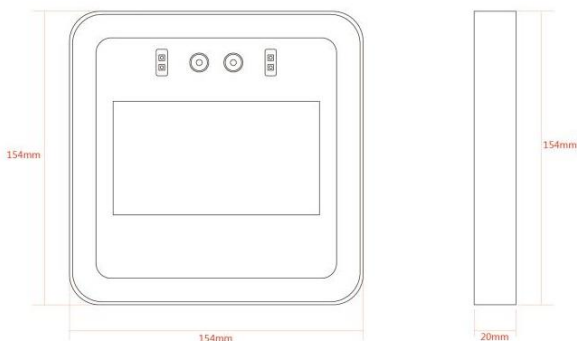

JVS-FRT-T5

Cloud Time-Attendance Access Control System

Key Features

- Face Anti-spoofing, Live Detection;
- Face Recognition time < 1 second;
- Can detect 5 people at the same time
- Support access control function
- Night infrared, RGB LED light

Dimension

Specification

Hardware Specifications

Hardware platform	High-performance SOC chip
Flash	8 GB
Camera	4.3mm lens,2.0MP resolution

Operating System

Operation System	Linux
------------------	-------

Recognition Function

General

Display Screen	5-inch IPS LCD,1280*720
Touch Panel	Support
White Led Light	Support
IR Light	Support
Upgrade Button	Support
Recovery Button	Support

Others

Power Supply	DC12V 2A
Working Temperature	-20℃~60℃
Working Humidity	10%~90%
Installation	Wall Mounting
Dimension	154×154×20mm
Weights	730g